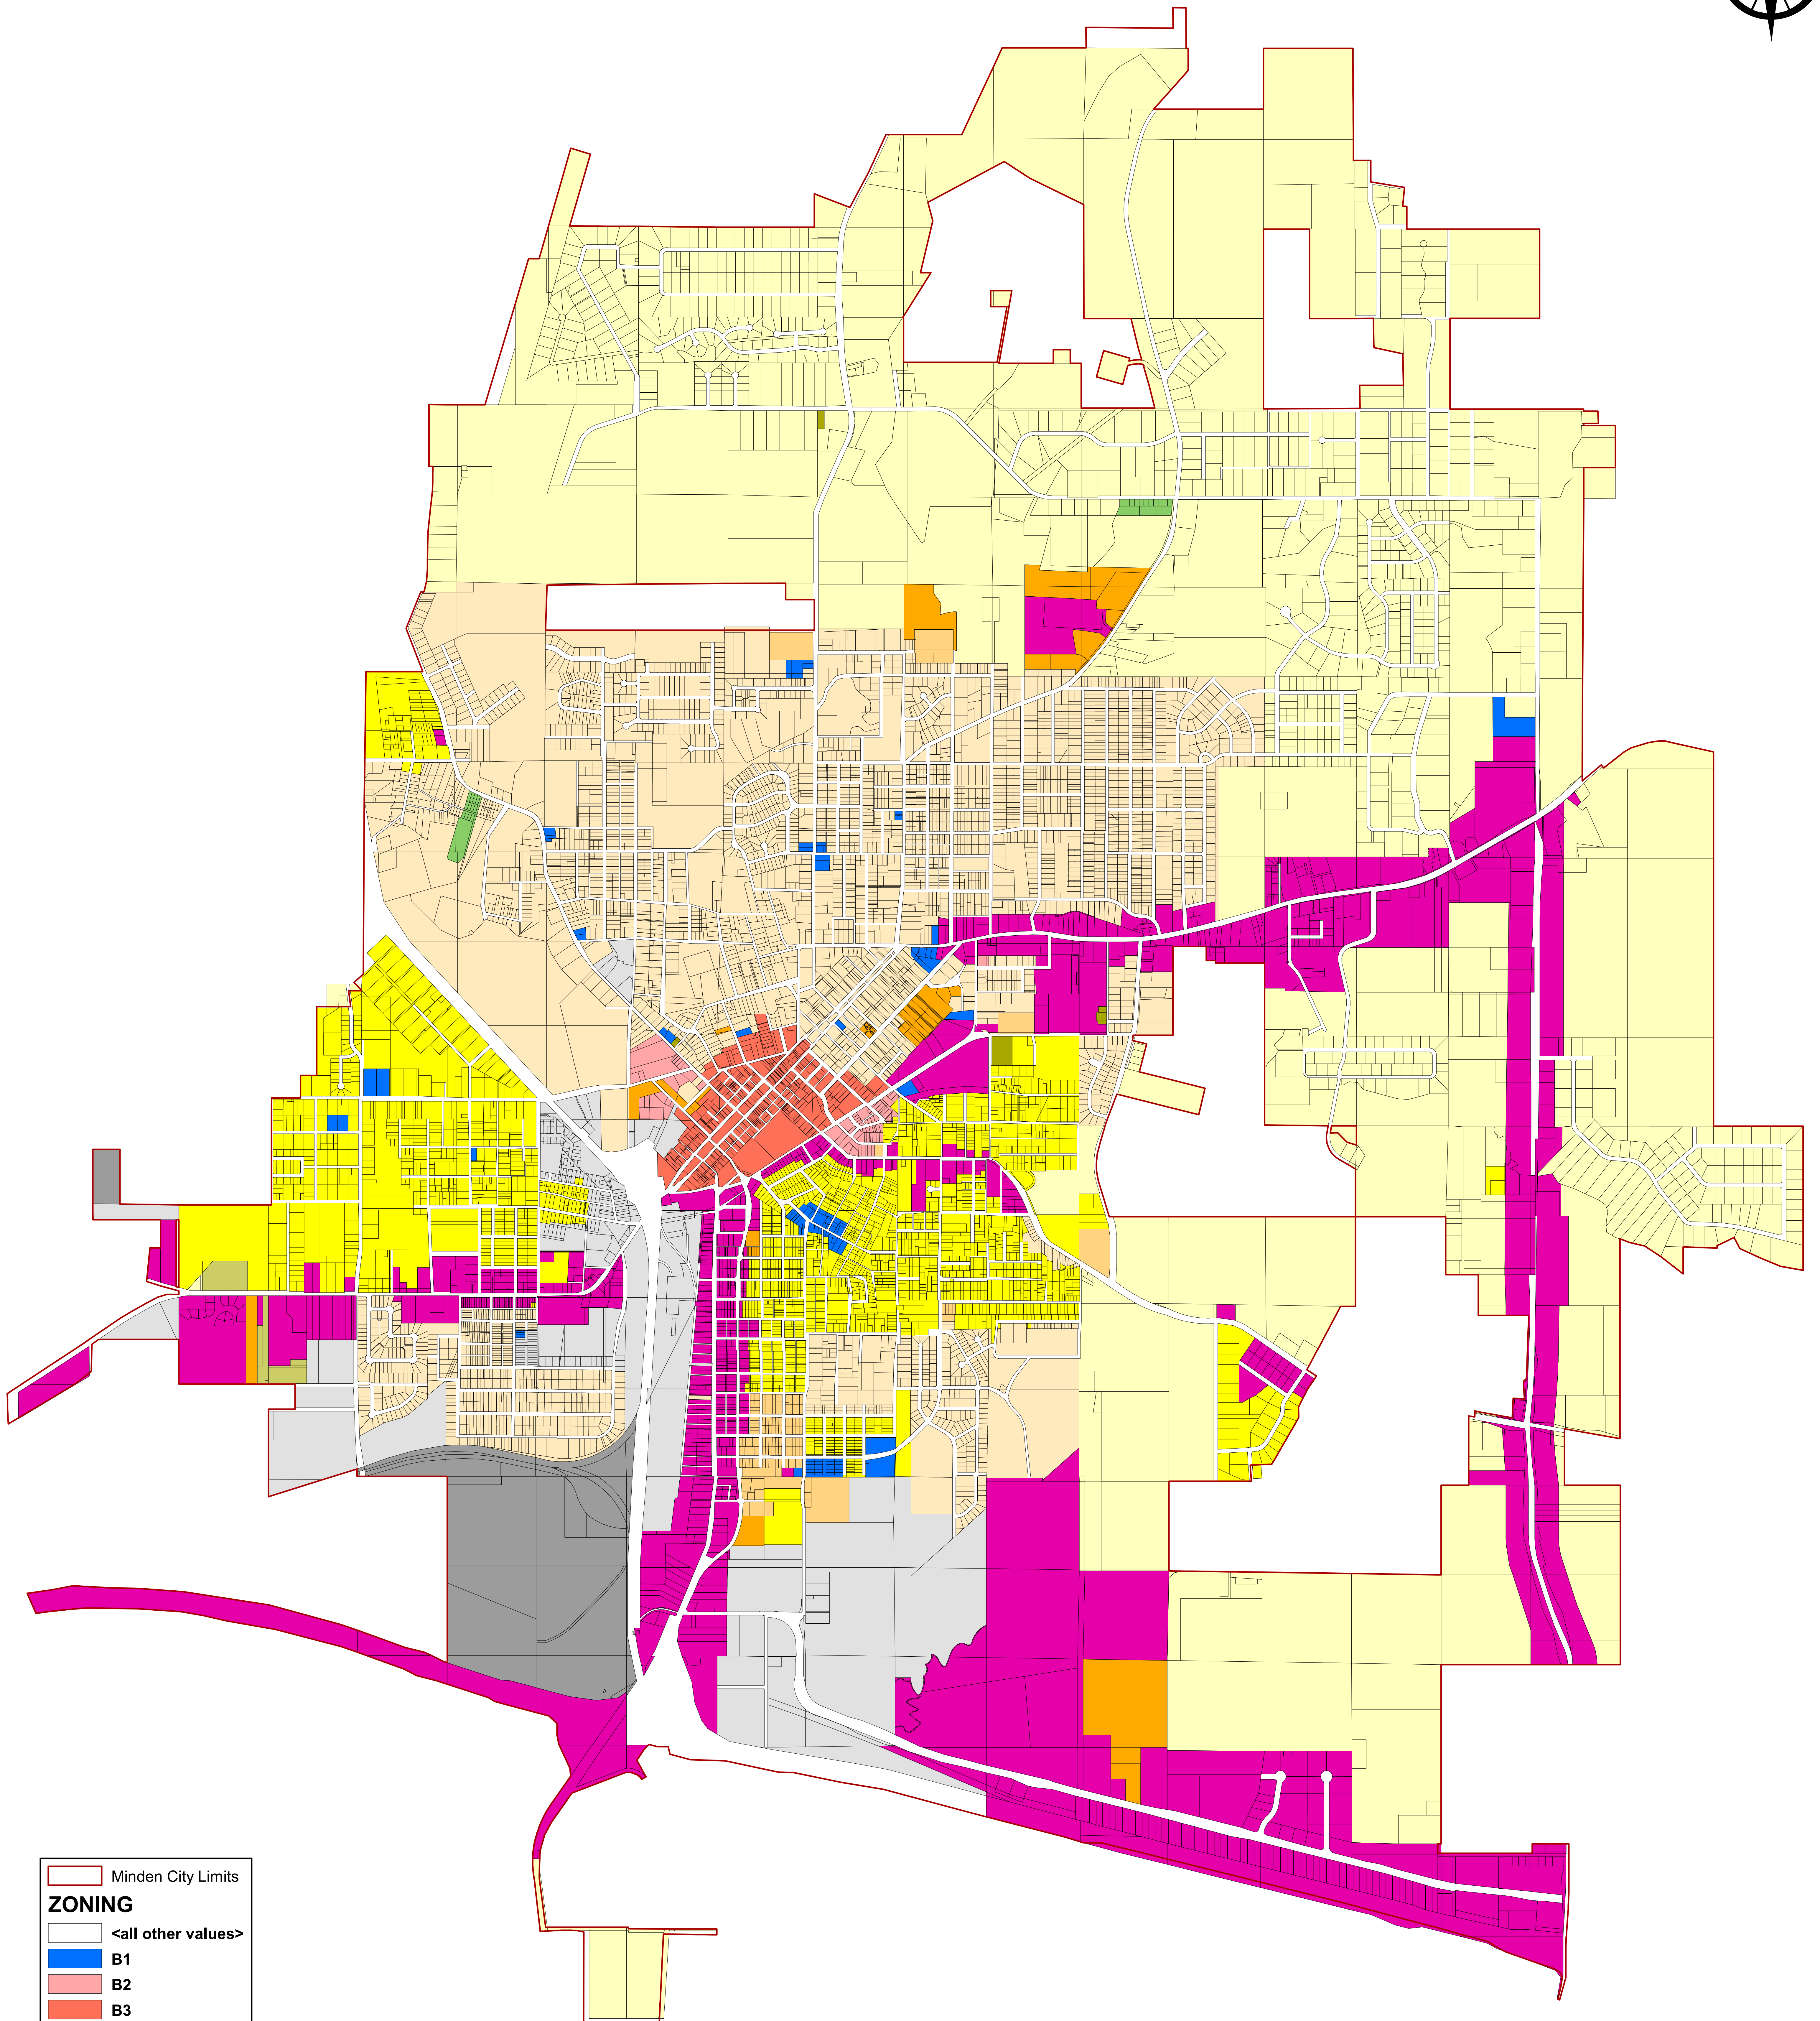

CITY OF MINDEN, LOUISIANA
ZONING MAP
November 9, 2017

	Minden City Limits
ZONING	
	<all other values>
	B1
	B2
	B3
	B4
	M1
	M2
	R1
	R2
	R3
	R4
	R5
	R6
	R7
	RB
	RP

MAYOR OF MINDEN